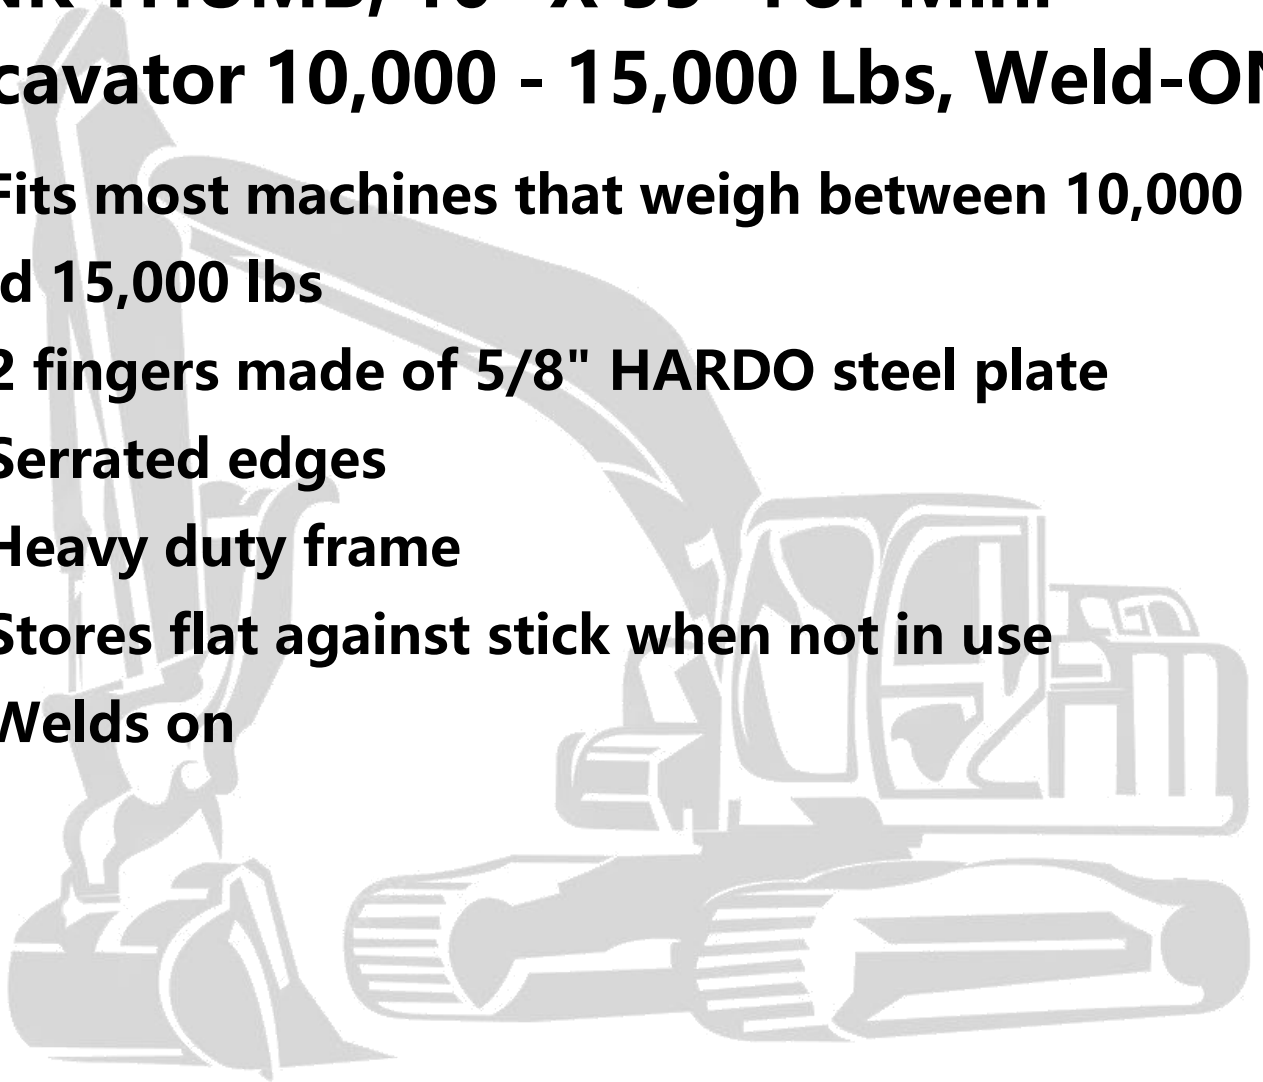

THUMB

UNUSED LANDHERO 2 TEETH STIFF LINK THUMB, 10" X 35" For Mini Excavator 10,000 - 15,000 Lbs, Weld-ON

- Fits most machines that weigh between 10,000 and 15,000 lbs
- 2 fingers made of 5/8" HARDO steel plate
- Serrated edges
- Heavy duty frame
- Stores flat against stick when not in use
- Welds on

P/N=THUM5-6T 11"

LOT QTY=1 PIECES

ITEM #:

LOT #: _____